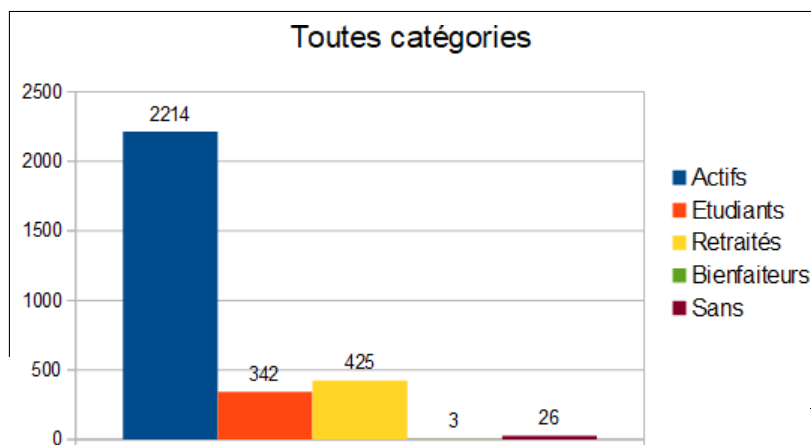

All categories, "No membership

679 active, 116 students, 53 retired, 3 benefactors, 26 without category, that is to say: **877**.