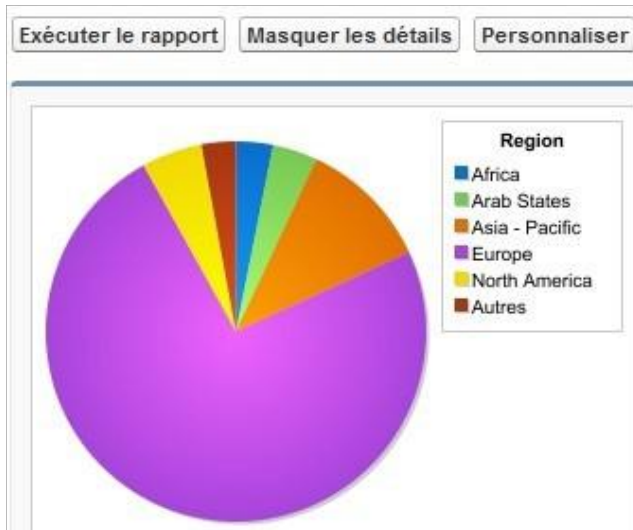

I am the IRIS manager for the CECA international committee.

From the IRIS database of the CECA members, and at the request of the president, I can establish cross-referenced data sorting, in order to gather targeted information on one or several years, on regions, countries, languages, types of members, their contact details, their institution... These extractions are done in downloadable Excel files, which are also usable.

This allows me to make statistics, and thematic researches for the organization of the CECA activities. To create separate mailing lists for sending reports, information, and newsletters. And to help the Regional Coordinators to send mailing lists, by country, to the National Correspondents to facilitate the dissemination of information.

### **For example, here are some statistics and diagrams for 2021-2022.**

*Membership evolution between 2012 and 2021*

**ICOM** international council of museums

Search... Search

Mon comité international

Éléments récents