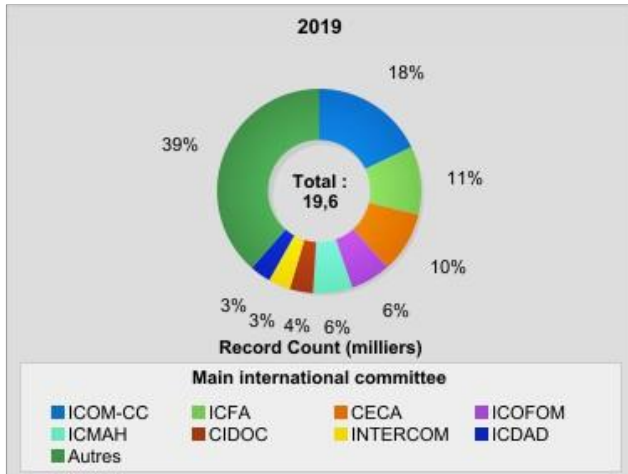

### **What is an international committee manager?**

An international committee manager is the person designated by the international committee chair to log into IRIS and export lists of committee affiliates.

I am the IRIS manager for the CECA international committee.

From the IRIS database of the CECA members, and at the request of the president, I can establish cross-referenced data sorting, in order to gather targeted information on one or several years, on regions, countries, languages, types of members, their contact details, their institution... These extractions are done in downloadable Excel files, which are also usable.

This allows me to make statistics, and thematic researches for the organization of the CECA activities. To create separate mailing lists for sending reports, information, and newsletters. And to help the Regional Coordinators to send mailing lists, by country, to the National Correspondents to facilitate the dissemination of information.

### **For example, here are some statistics and diagrams for 2021-2022.**

*Membership evolution between 2012 and 2021*

**ICOM** international council of museums

Search... Search

Mon comité international

Éléments récents