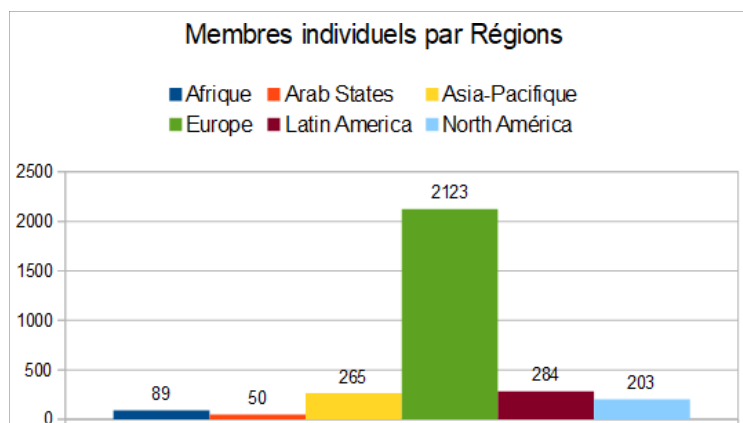

DISTRIBUTION BY REGION OF MEMBERS IN ALL CATEGORIES

Africa: 89 Arab States: 50
Asia-Pacific: 265
Europe: 2123 Latin America: 284
North America : 203

Not regionally attached :
2 active members, 1 pending payment, 1 no membership

European countries: 43

Albania: 3, Andorra: 3, Armenia: 24, Austria: 84, Belarus: 2, Belgium: 97, Bosnia: 6, Bulgaria: 3, Croatia: 14, Cyprus: 4, Czech Republic: 20, Denmark: 56, Estonia: 14, Finland: 80, France: 394, Georgia: 54, Greece: 59, Germany 183, Hungary: 12, Iceland: 14, Ireland: 5, Italy: 133, Latvia: 3, Lithuania: 8, Luxembourg: 7, Macedonia (North): 6, Moldova: 3, Monaco: 1, Montenegro: 1, Netherlands: 183, Norway: 39, Poland: 32, Portugal: 31, Russian Federation: 106, Serbia: 22, Slovakia: 9, Slovenia: 9, Sweden: 40, Switzerland: 64, Spain: 82, Turkey: 11, Ukraine: 14, United Kingdom: 154.

+ Israel: 33 (Middle East). Still counted in Europe, despite several reports to SG ICOM.

Africa : 19

Benin, Botswana, Burkina Faso, Cameroon, Chad, Cote d'Ivoire, Ghana, Kenya, Mali, Namibia, Niger, Nigeria, Senegal, Seychelles, South Africa, Tanzania, Togo, Uganda, Zambia (15).

Latin America: 18

Argentina, Barbados, Brazil (81), Chile, Colombia, Costa Rica, Cuba, Dominican Republic, Ecuador, El Salvador, Guatemala, Haiti, Mexico, Panama, Paraguay, Peru, Uruguay, Venezuela.

Arab States : 8

Without NC: 18, Jordan, Lebanon, Morocco, Oman, Qatar (10), Saudi Arabia, Tunisia, UAE.

Asia-Pacific: 20

Australia, Azerbaijan, Bangladesh, Cambodia, China, India, Indonesia, Iran 19, Japan (75), Malaysia, Mongolia, Nepal, New Zealand, Pakistan, Philippines, Singapore, South Korea, Sri Lanka, Thailand, Uzbekistan (no CN).