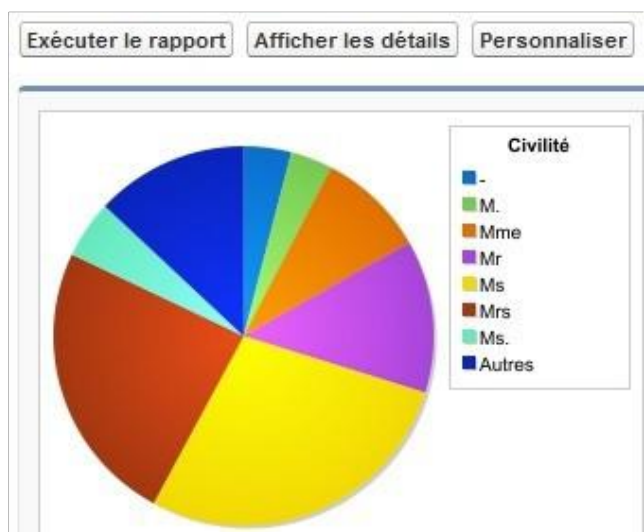

I am the IRIS manager for the CECA international committee.

From the IRIS database of the CECA members, and at the request of the president, I can establish cross-referenced data sorting, in order to gather targeted information on one or several years, on regions, countries, languages, types of members, their contact details, their institution... These extractions are done in downloadable Excel files, which are also usable.

This allows me to make statistics, and thematic researches for the organization of the CECA activities. To create separate mailing lists for sending reports, information, and newsletters. And to help the Regional Coordinators to send mailing lists, by country, to the National Correspondents to facilitate the dissemination of information.

### **For example, here are some statistics and diagrams for 2021-2022.**

*Membership evolution between 2012 and 2021*

**ICOM** international council of museums

Search... Search

Mon comité international

Éléments récents